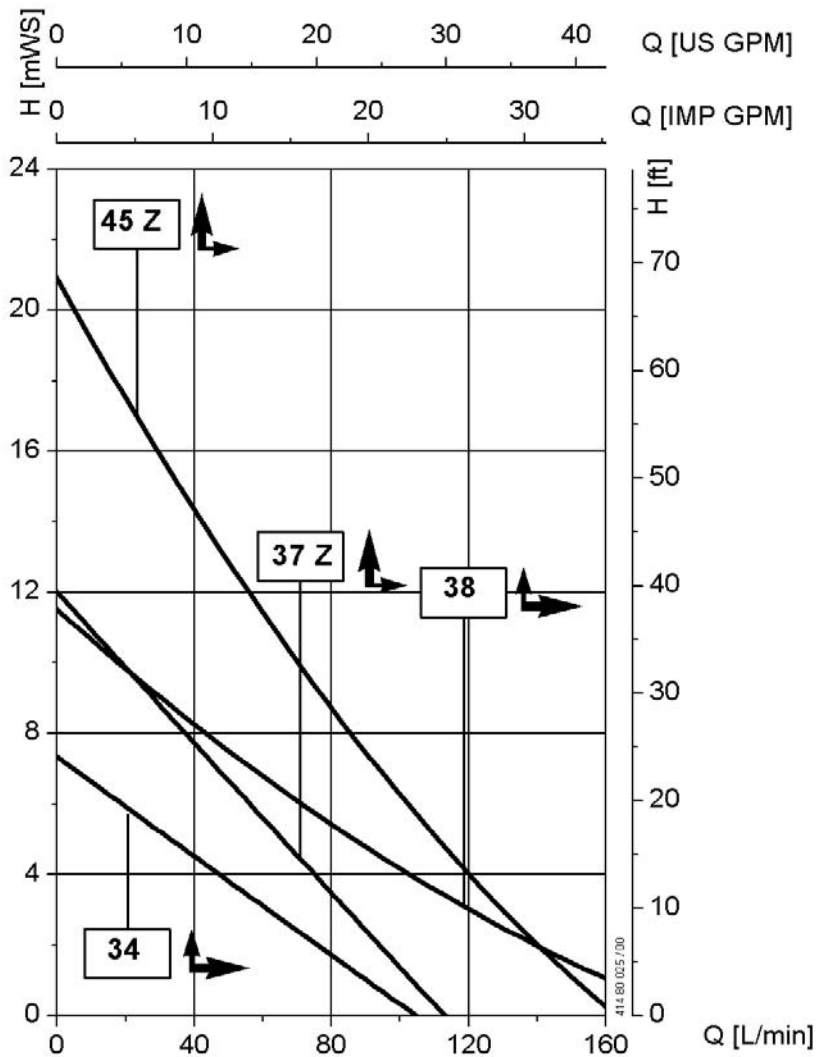

Motor F 414
with barrel pumps
S / AL / HC

Model
F 425 S-41/**34**

Values $\pm 10\%$
Obtained with water at 68°F (20°C) at the outlet nozzle of the pump

FLUX Pumps Corporation
300 Townpark Drive, Suite 110
Kennesaw, GA 30144, USA
Phone: 800-367-3589
info@fluxpumpsusa.com